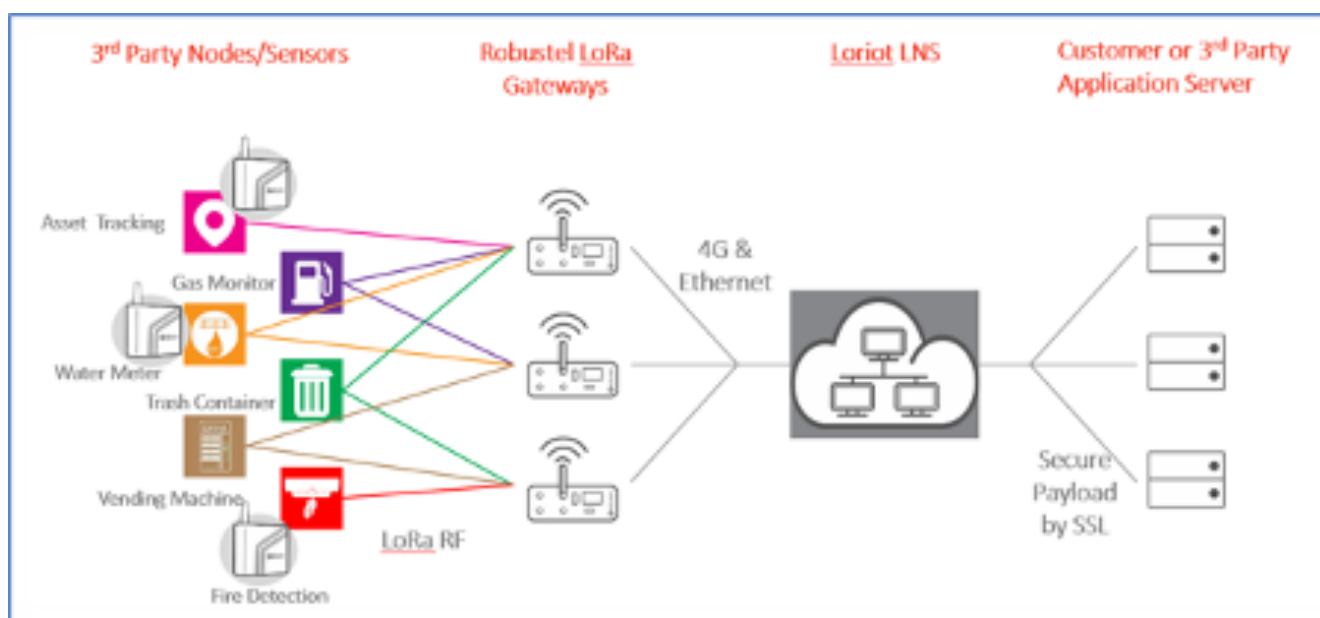

## LORIOT App Datasheet

*"Connect your Robustel R3000-LG to an enterprise-grade LoRaWAN® network server in seconds."*

The LORIOT application for Robustel R3000-LG Series gateways provides a quick and easy integration giving customers an off the shelf solution for building LoRaWAN® networks at a price/performance ratio that has not previously been available.

### How does the LORIOT LNS App work?

Figure 1.0 - "LoRaWAN stack enabled quickly & easily with the 'Loriot APP'"

As a very high-volume manufacturer of 3G/4G routers and gateways, Robustel have commercial advantages unobtainable by many of their peers in the LoRa® Gateway market and are consequently able to offer both Indoor & Outdoor Industrial grade, high reliability Gateways at very competitive pricing.

Using a tried and tested LoRa Gateway + LNS combination helps to significantly re-risk the building of new LoRa networks and provides piece of mind that the companies involved have significant prior knowledge of each other's products making effective and detailed technical support easier to come by.

**The LORIOT App from Robustel can be preinstalled on R3000-LG orders, provided as an installation file by Robustel support or sent directly to devices in the field connecting to RCMS over-the-air.**